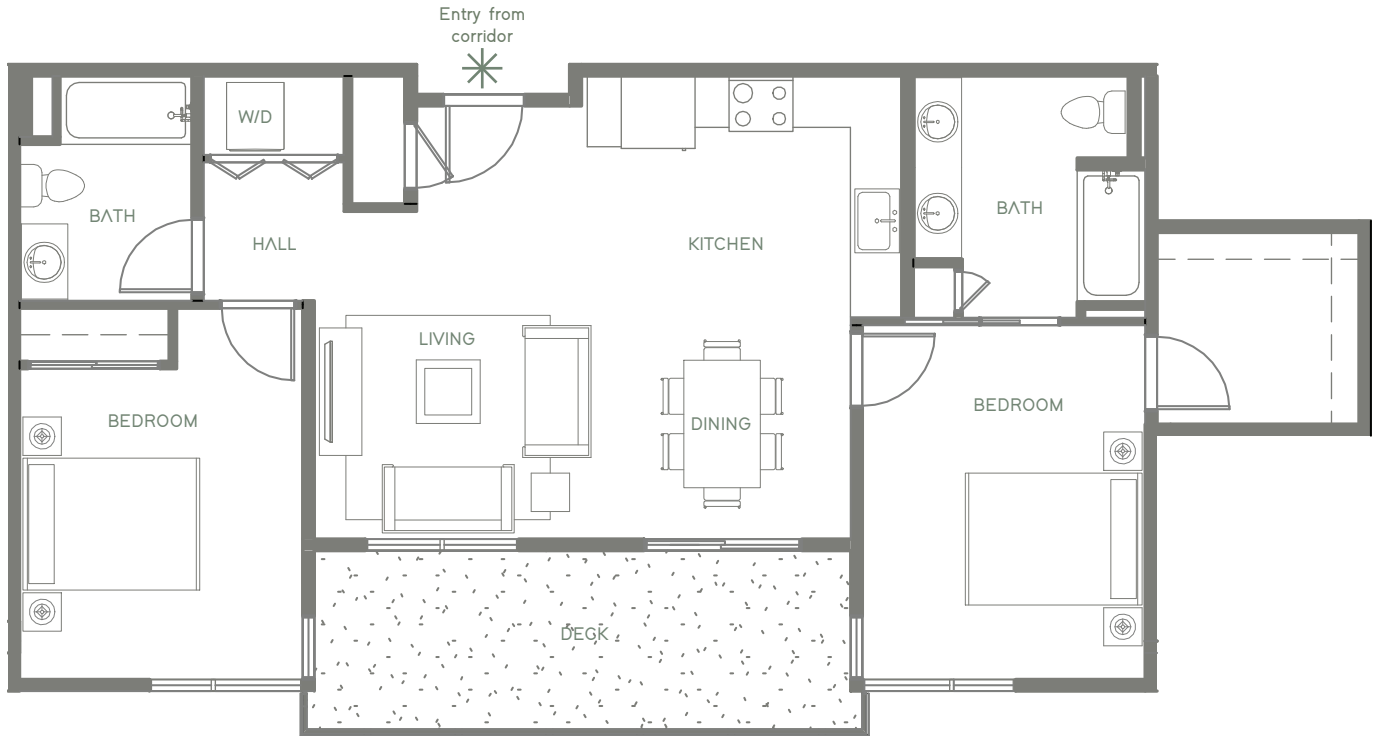

# CREDENCE

LIVEATCREDECE.COM

UNIT 407 - 2 Bedroom | 2 Bath ~ 1,051 Square Feet

## FOURTH FLOOR

liveatcredence.com | 10300 San Pablo Avenue, El Cerrito, CA 94530

2020 Credence. These marketing materials are for informational purposes only. Credence reserves the right to change floor plans, elevations, specifications, materials, colors, features or sales prices without prior notice. Such changes may not always be reflected in our model homes. All renderings, floor plans and handouts are artist's conceptions and are not intended to be an actual depiction of the buildings, walks, driveways or landscaping. Prices, terms and features are subject to change without notice. Square footage or floor areas shown in any marketing or other materials is approximate and may be more or less than the actual size. Real estate consulting, sales and marketing by MB Realty a licensed California broker, CA DRE 01863697. Equal Housing Opportunity